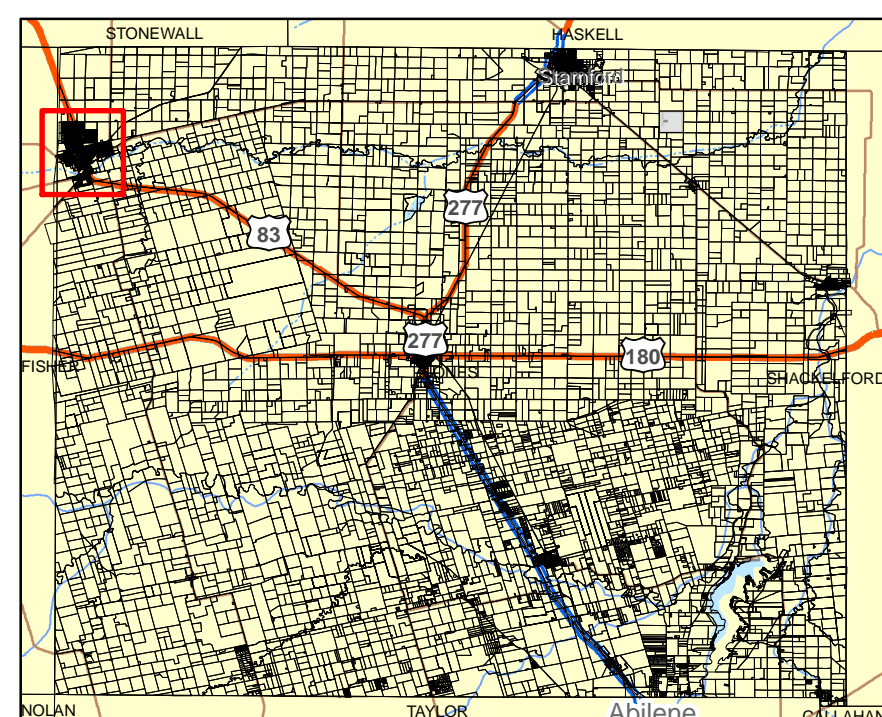

City of Hamlin Parcels in Trust

Parcels Updated - 2010

1 inch = 334 feet