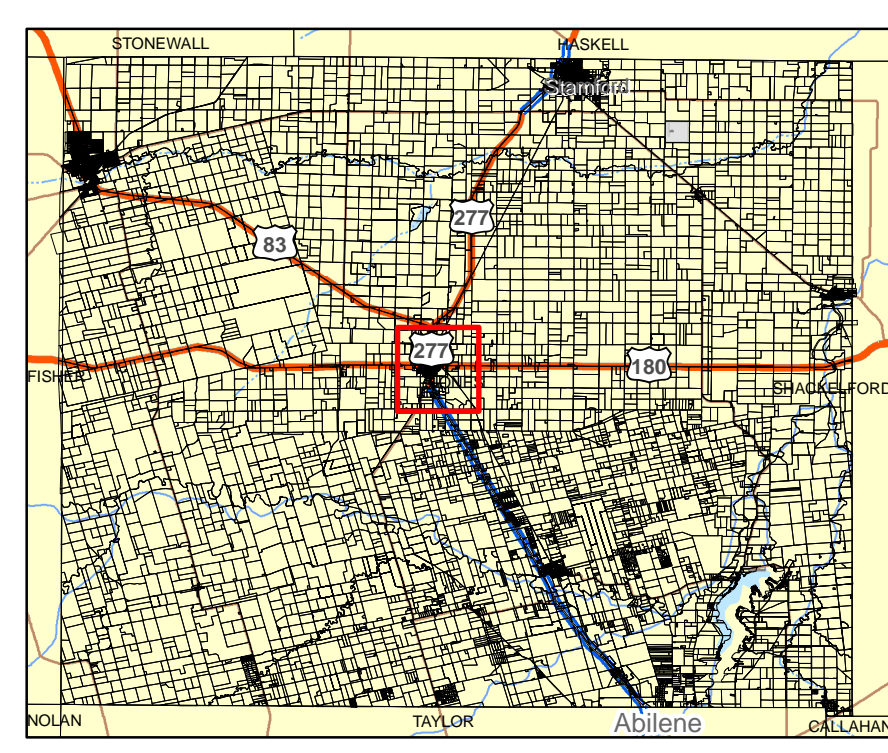

Legend
■ Parcels in Trust
■ Jones Parcels

Map Produced By
 OGIInfo.com, LLC.
 101 N Shoreline Blvd. Ste 420
 Corpus Christi, TX 78401
 361-904-0071

City of Anson Parcels in Trust

Parcels Updated - 2010

1 inch = 300 feet

0 400 800 1,600 Feet

This map has been carefully prepared from official records, maps, engineering data, photographs and/or other information which is provided as courtesy only. OGI nor Jones CAD make no warranties as to its completeness or accuracy, whether expressed or implied.