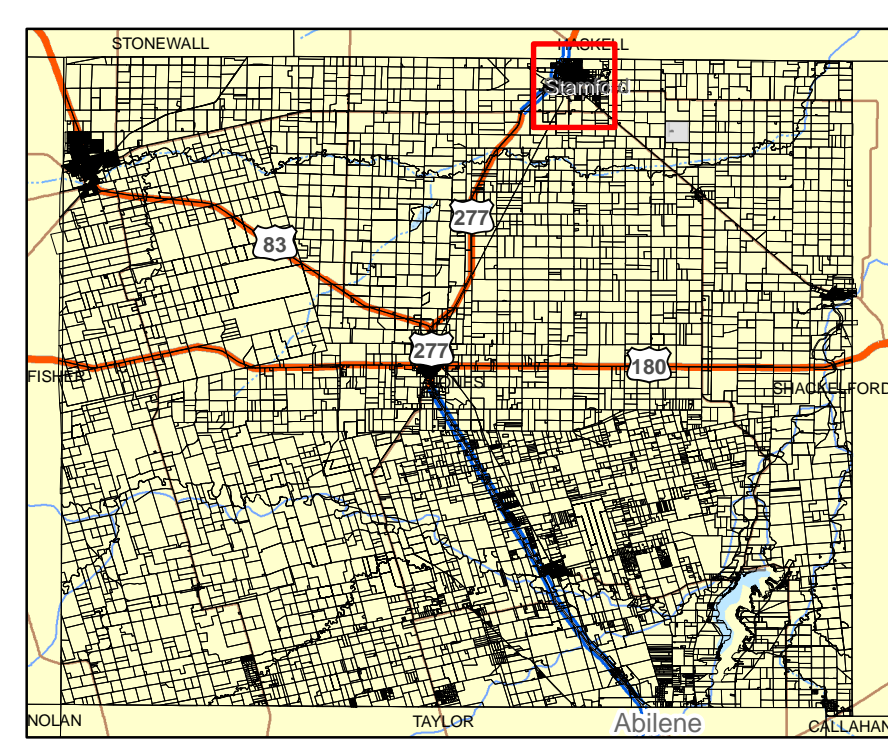

**Legend**

- Parcels in Trust
- Jones Parcels

Map Produced By  
 OGIInfo.com, LLC.  
 101 N Shoreline Blvd. Ste 420  
 Corpus Christi, TX 78401  
 361-904-0071

# City of Stamford Parcels in Trust

Parcels Updated - 2010

1 inch = 400 feet

0 550 1,100 2,200 Feet

This map has been carefully prepared from official records, maps, engineering data, photographs and/or other information which is provided as courtesy only. OGI nor Jones CAD make no warranties as to its completeness or accuracy, whether expressed or implied.